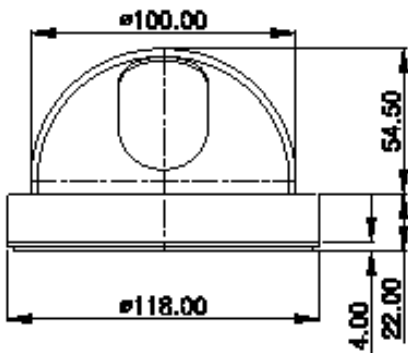

### Features

- 410K Pixel double density interline Sony 1/3" CCD
- Powerful 128X WDR function (Max.52dB)
- High Resolution (up to 560 TV Line)
- Day & Night , Privacy Masking Zone, Motion Detection Function
- Built-in OSD (On Screen Display) Menu
- DNR (Digital Noise Reduction)
- Low up to 0.00004 Lux Camera
- 10X Digital Zoom

### Dimensions

unit : mm