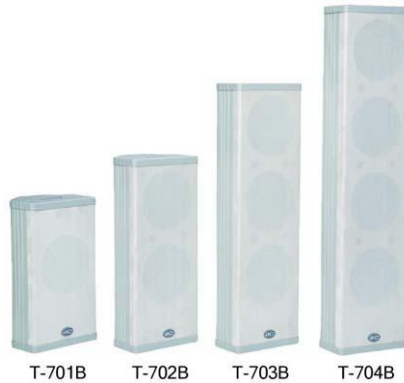

### Indoor

### Descriptions

Model	T-701B	T-702B	T-703B	T-704B
Power Taps @100V	10W, 5W	20W, 10W	30W, 15W	40W, 20W
Power Taps @70V	5W, 2.5W	10W, 5W	15W, 7.5W	20W, 10W
Impedance	Com / 1KΩ/ 2KΩ	Com/ 500Ω/ 1KΩ	Com/ 330Ω/ 670Ω	Com/ 250Ω/ 500Ω
SPL(1W/1M)	88dB ±3dB	90dB ±3dB	91dB ±3dB	93dB ±3dB
Max. SPL (Rated W/1M)	98dB	103dB	106dB	109dB
Frequency Response (-10dB)	200-16KHz	200-16KHz	200-16KHz	200-16KHz
Finish	Body: Aluminum, Gray Cover: ABS, Gray	Body: Aluminum, Gray Cover: ABS, Gray	Body: Aluminum, Gray Cover: ABS, Gray	Body: Aluminum, Gray Cover: ABS, Gray
Speaker Driver	4" ×1	4" ×2	4" ×3	4" ×4
Dimensions	140×105×255mm	140×105×328mm	140×105×458mm	140×105×581mm
Weight	1.8kg	2.6kg	3.5kg	4.4kg
Mounting	With mounting bracket fixed by screw			