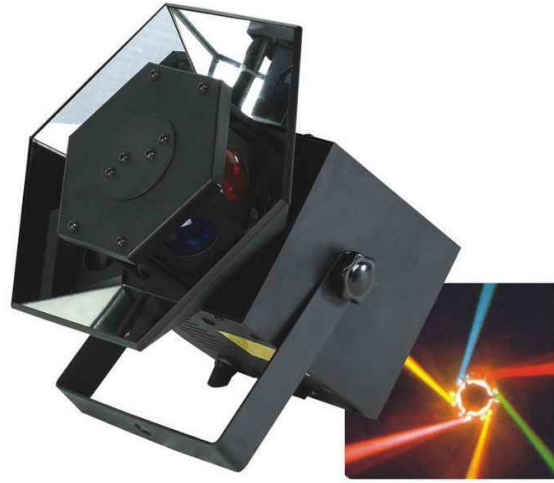

Fairy Flower

YR-428

- ◆ Voltage: AC110V-130V,220V-240V(Optional)
- ◆ Frequency: 50/60HZ
- ◆ Lamp: 12V/100W
- ◆ Feature: many beams emit out and rotate, wide covering area, sound-active
- ◆ Dimension(cm): 27*27*26.5
- ◆ G.W: 2.5kg

Confetti Machine

YR-186

- ◆ Voltage : AC110V-130V,220V-240V(Optional)
- ◆ Frequency:50/60Hz(optional)
- ◆ Power:150w
- ◆ Gas tank capacity:0.8-1.5mpa
- ◆ Jet distance:20m
- ◆ Feature: apply for any kinds of campaigns or activities, spray confetti in the sky ,make festive atmosphere
- ◆ Dimension(cm):51*26*37
- ◆ G.w:6.8kg

Power arrow

YR-552B

- ◆ Voltage: AC110V-130V,220V-240V(Optional)/50/60HZ
- ◆ Lamp: HMI300W
- ◆ Color: 4 colors
- ◆ Feature: attractive, colorful light beams, stirred up by music
- ◆ Dimension (cm): 39*39*26
- ◆ Weight: 13kg

Mushroom Light

YR-548

- ◆ Voltage: AC110V-130V,220V-240V(Optional)50/60HZ
- ◆ Lamp: 24V150W*2
- ◆ Feature: light beams overlapped, color dots vary independently, stirred up by sound
- ◆ Dimension (cm): 34*34*53
- ◆ Gross Weight: 3.0kg